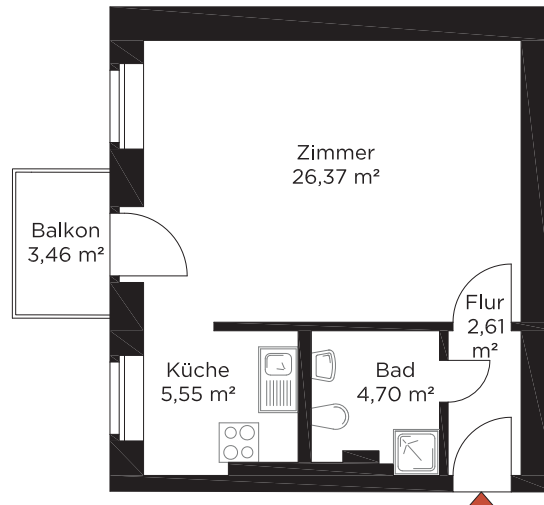

ZIEGERT

WE 20

SFL 4. OG links	Side wing 4
1 Zimmer	upper left floor
ca. 40,96 m ²	1 Room
	Approx.
	40.96 m ²

Der Balkon ist zu 50% in die Wohnfläche eingerechnet.

50% of the balcony area is calculated into the living space.

Stephanstraße

*Bad = Bathroom
Balkon = Balcony
Küche = Kitchen
Zimmer = Room
Flur = Hall
m² = sqm
WE = Housing Unit*