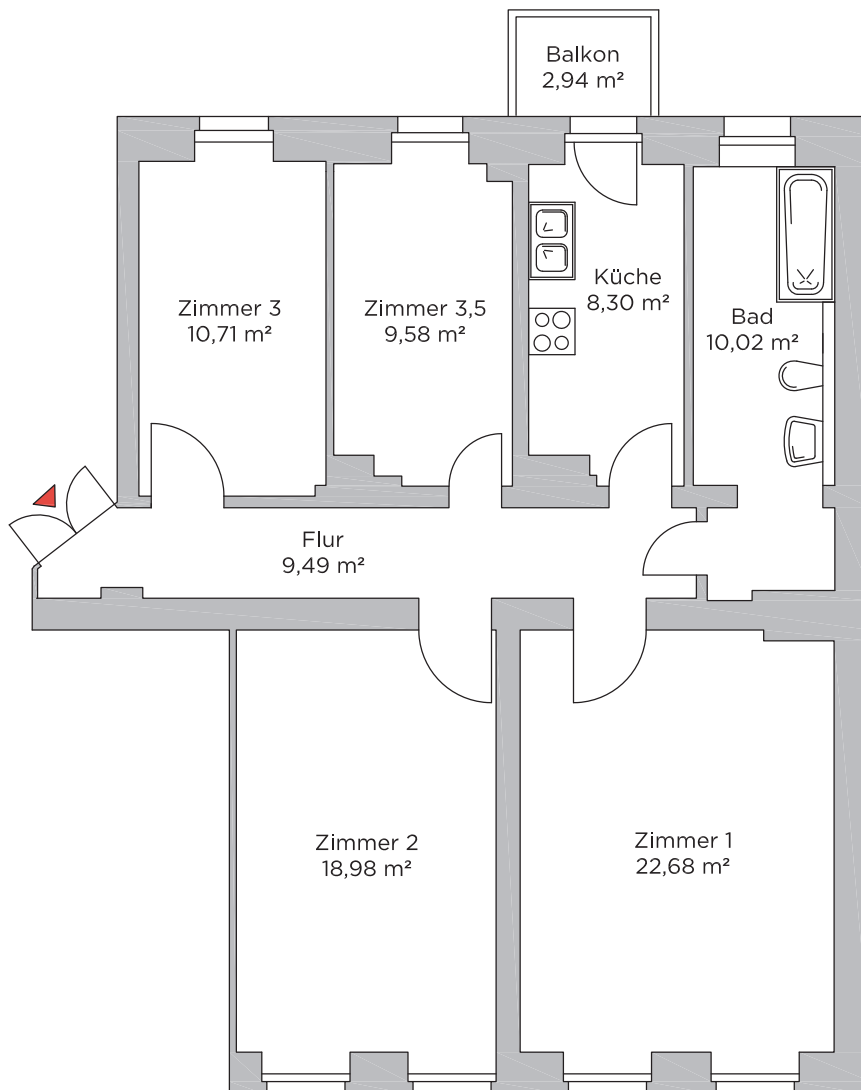

ZIEGERT

WE 05

APARTMENT 05

1. OG LINKS

3,5 Zimmer

ca. 91,23 m²

1ST FLOOR LEFT

3.5 rooms

approx. 91.23 sqm

ZUSTAND

CONDITION

Bad = bathroom

Flur = hallway

Küche = kitchen

Zimmer = room

Balkon = balcony

m² = sqm

Der Balkon ist zu 50 % in die Wohnfläche eingerechnet.

50% of the balcony area is included in the living space calculation.

Tegeler Straße