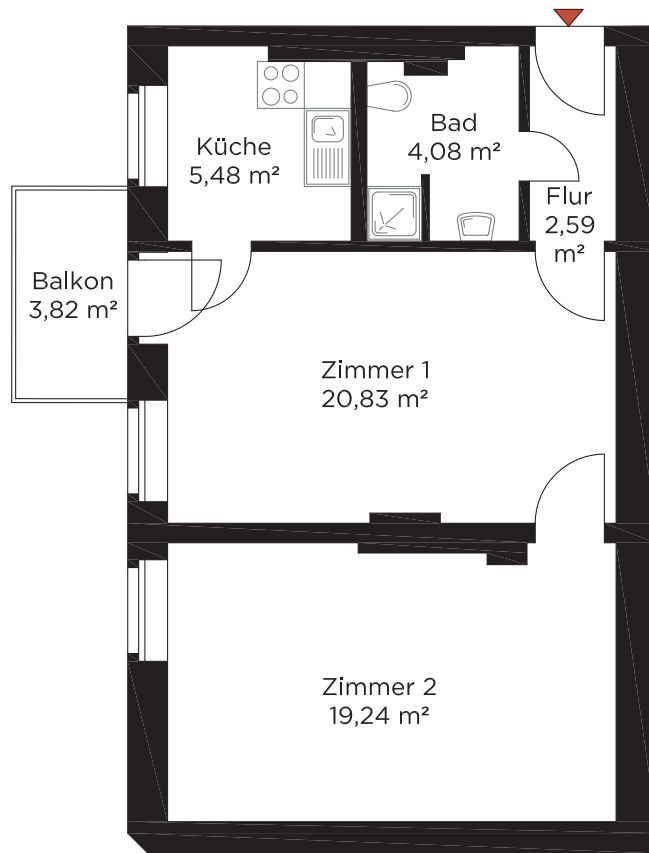

# WE 14

---

SFL 3. OG rechts	Side wing, 3 <sup>rd</sup> floor right
2 Zimmer	2 Rooms
ca. 54,13 m <sup>2</sup>	Approx. 54.13 m <sup>2</sup>

---

*Der Balkon ist zu 50% in die Wohnfläche eingerechnet.*

*50% of the balcony area is calculated into the living space.*

Stephanstraße

Bad = Bathroom  
Balkon = Balcony  
Küche = Kitchen  
Zimmer = Room  
Flur = Hall  
m<sup>2</sup> = sqm  
WE = Housing Unit